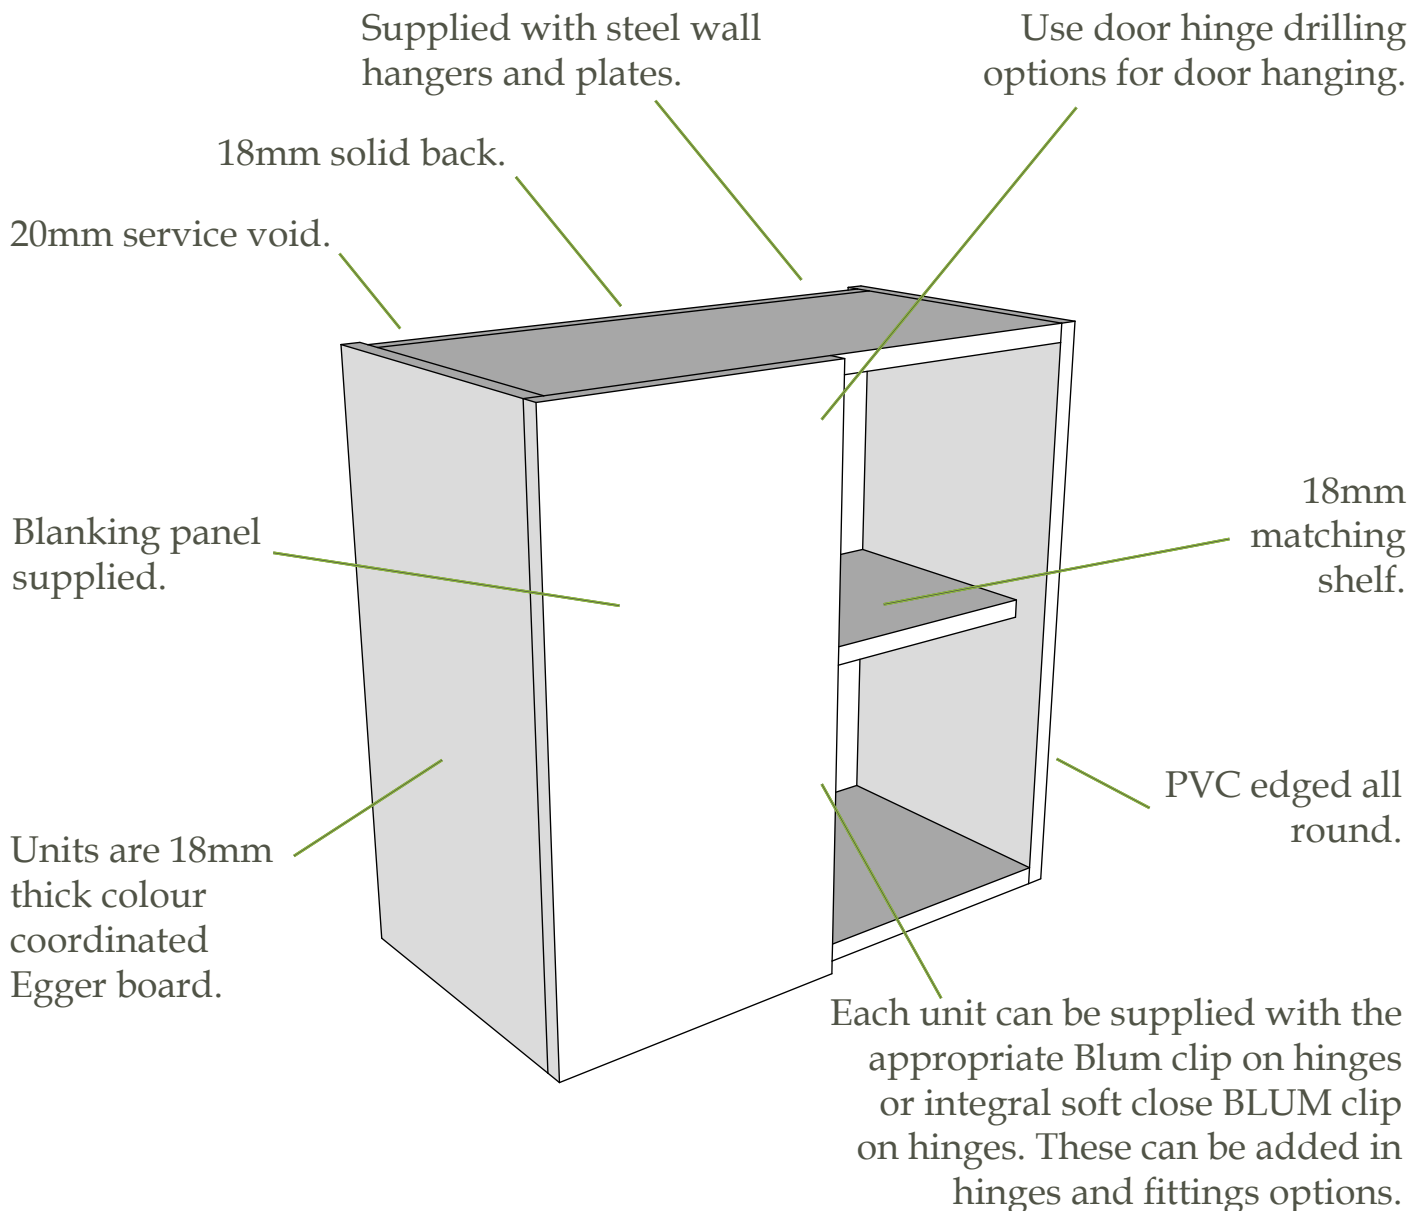

# Rigid Kitchen Unit Carcass Specifications

## Variable Corner Wall Units

Units are supplied pre-built for durability and easy installation, if you require a unit supplied flatpack please specify in the extra information box.