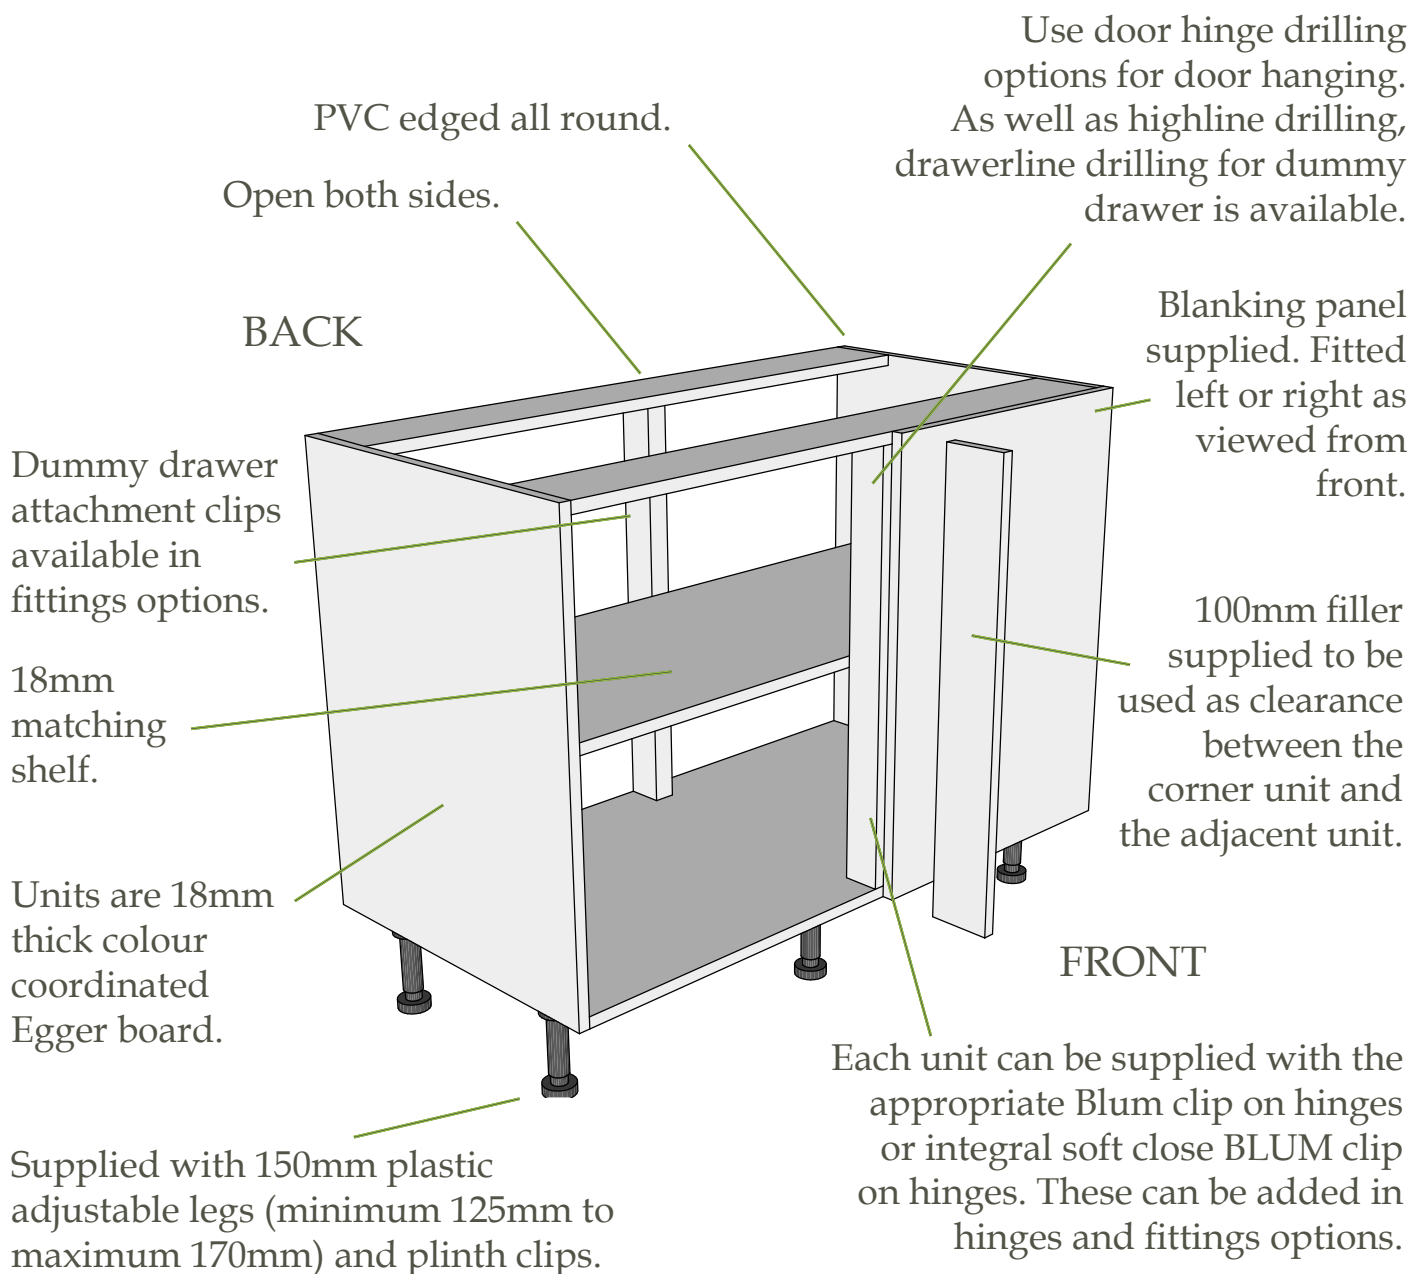

Rigid Kitchen Unit Carcass Specifications

Peninsula Variable Corner Highline Base Unit

Units are supplied pre-built for durability and easy installation, if you require a unit supplied flatpack please specify in the extra information box.