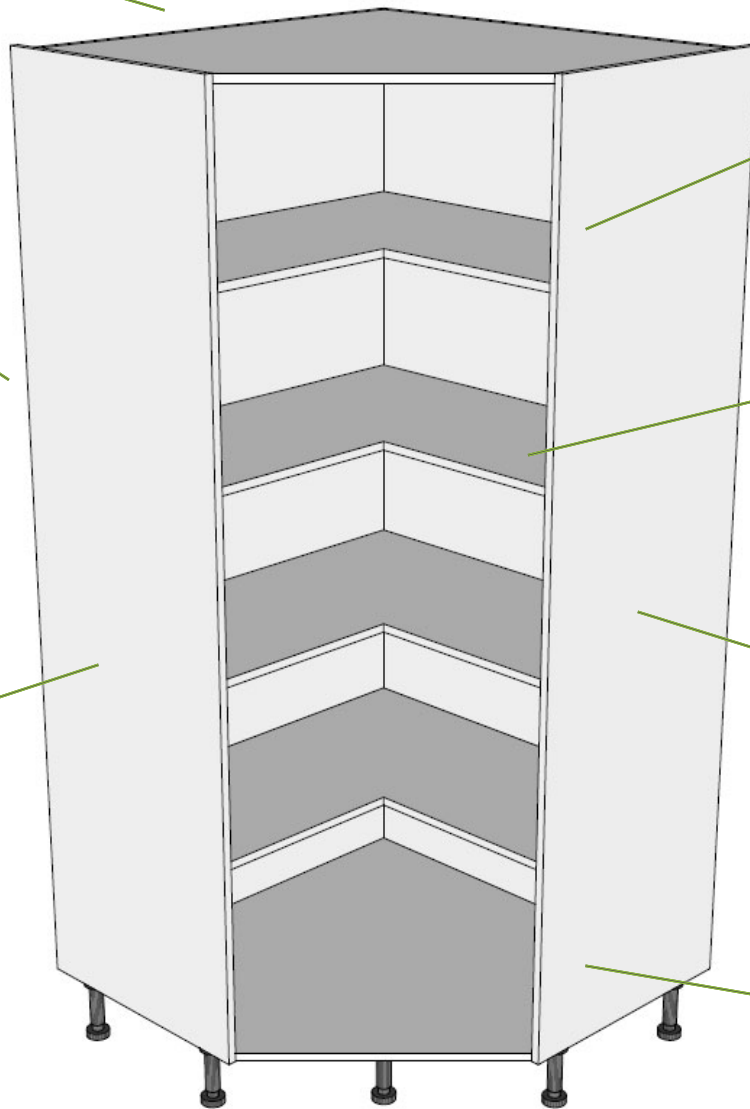

Rigid Kitchen Unit Carcass Specifications

Diagonal Storage Units

18mm solid back.

50mm service void

Units are 18mm thick colour coordinated Egger board.

Supplied with 150mm plastic adjustable legs (minimum 125mm to maximum 170mm) and plinth clips.

Use door hinge drilling options for door hanging.

18mm matching shelves.

PVC edged all round.

Each unit can be supplied with the appropriate Blum clip on hinges or integral soft close BLUM clip on hinges. These can be added in hinges and fittings options.

Diagonal storage units are supplied flat packed.