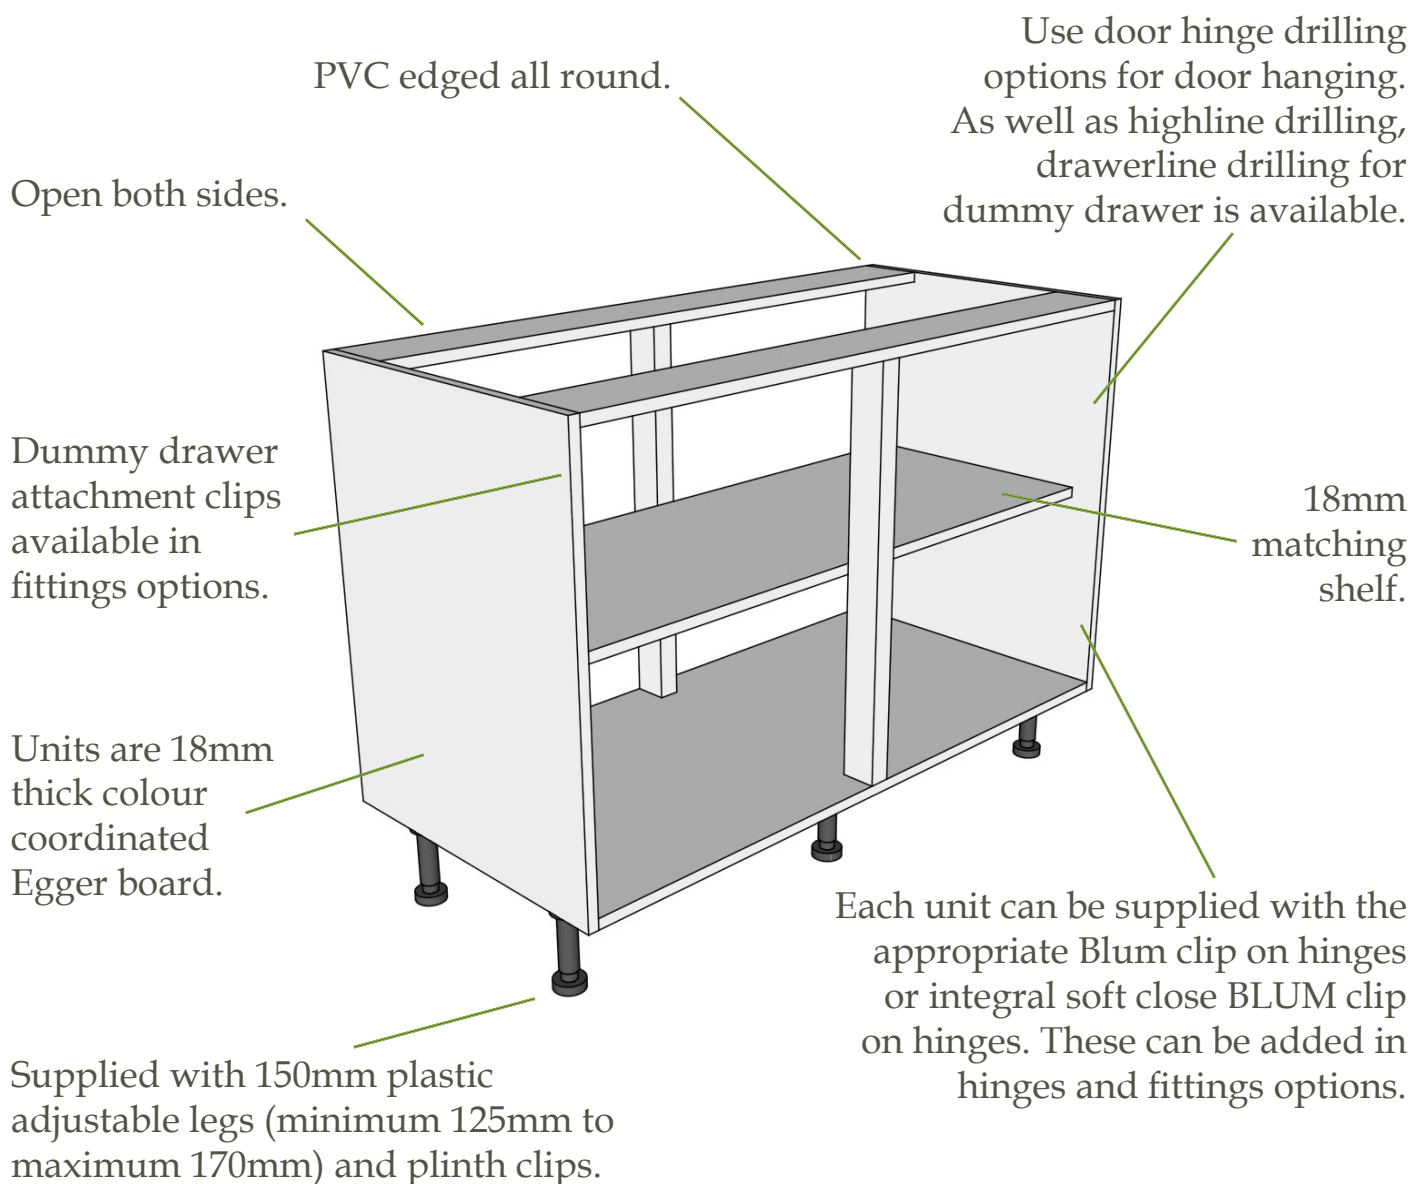

Rigid Kitchen Unit Carcass Specifications

Peninsula Highline Base Units

Units are supplied pre-built for durability and easy installation, if you require a unit supplied flatpack please specify in the extra information box.