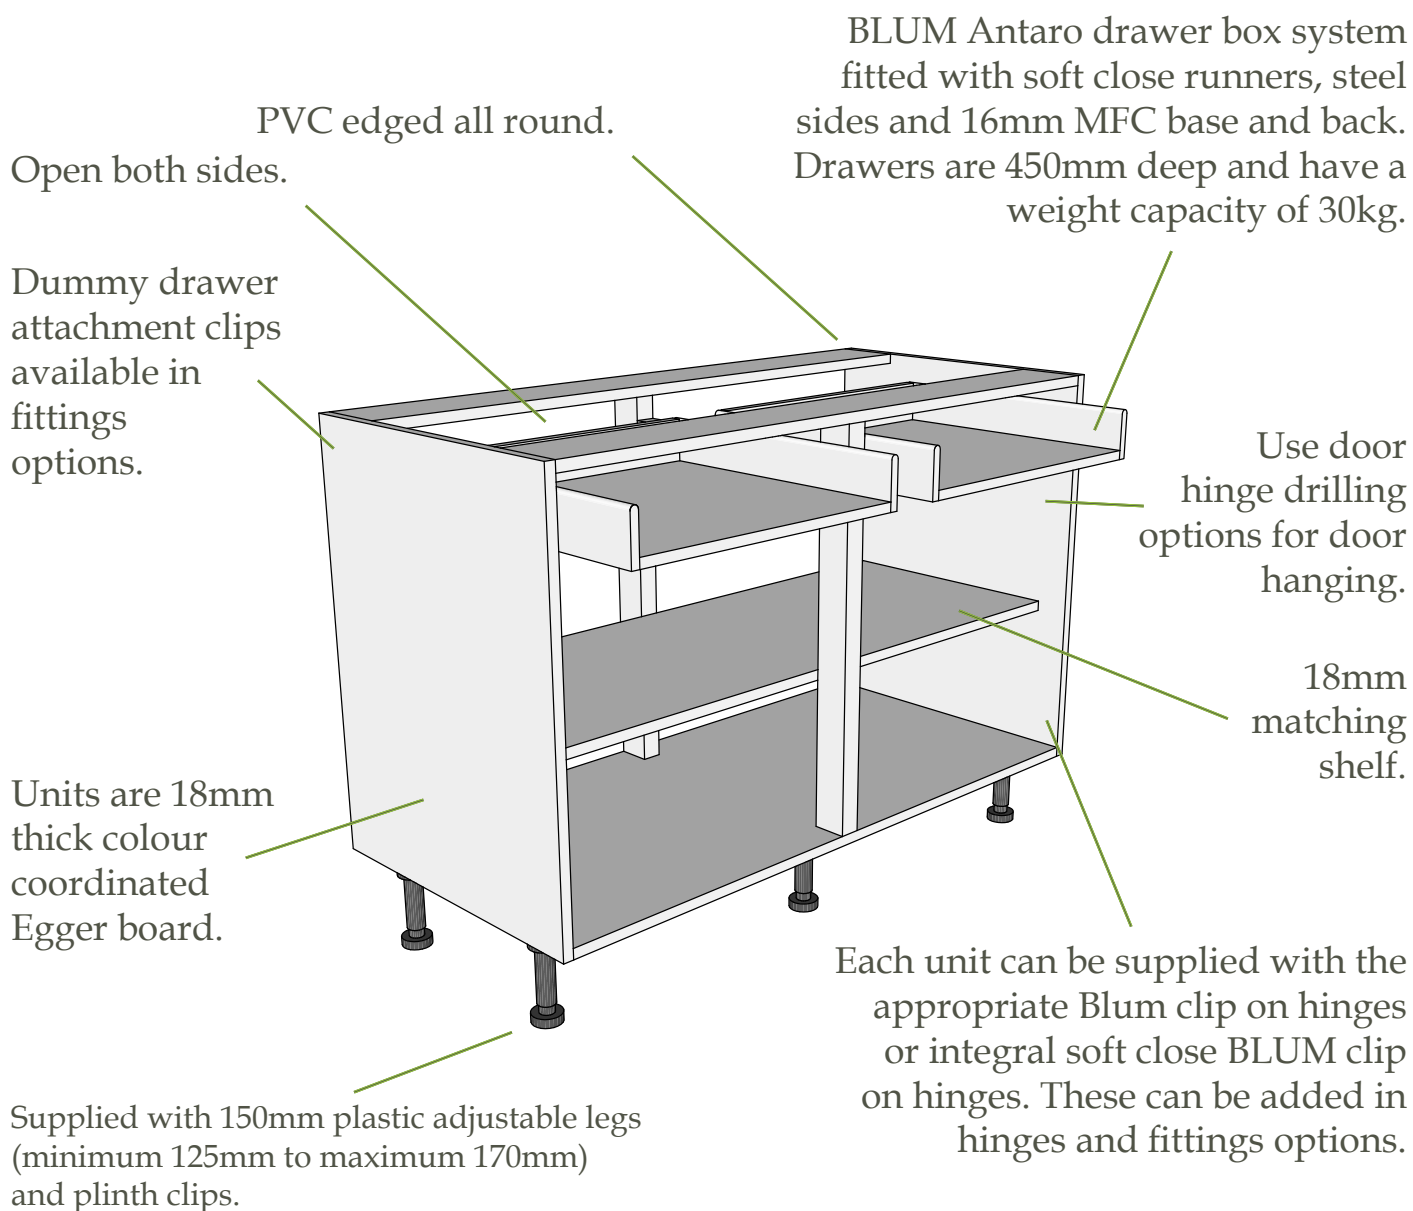

Rigid Kitchen Unit Carcass Specifications

Peninsula Drawerline Base Units

Units are supplied pre-built for durability and easy installation, if you require a unit supplied flatpack please specify in the extra information box.