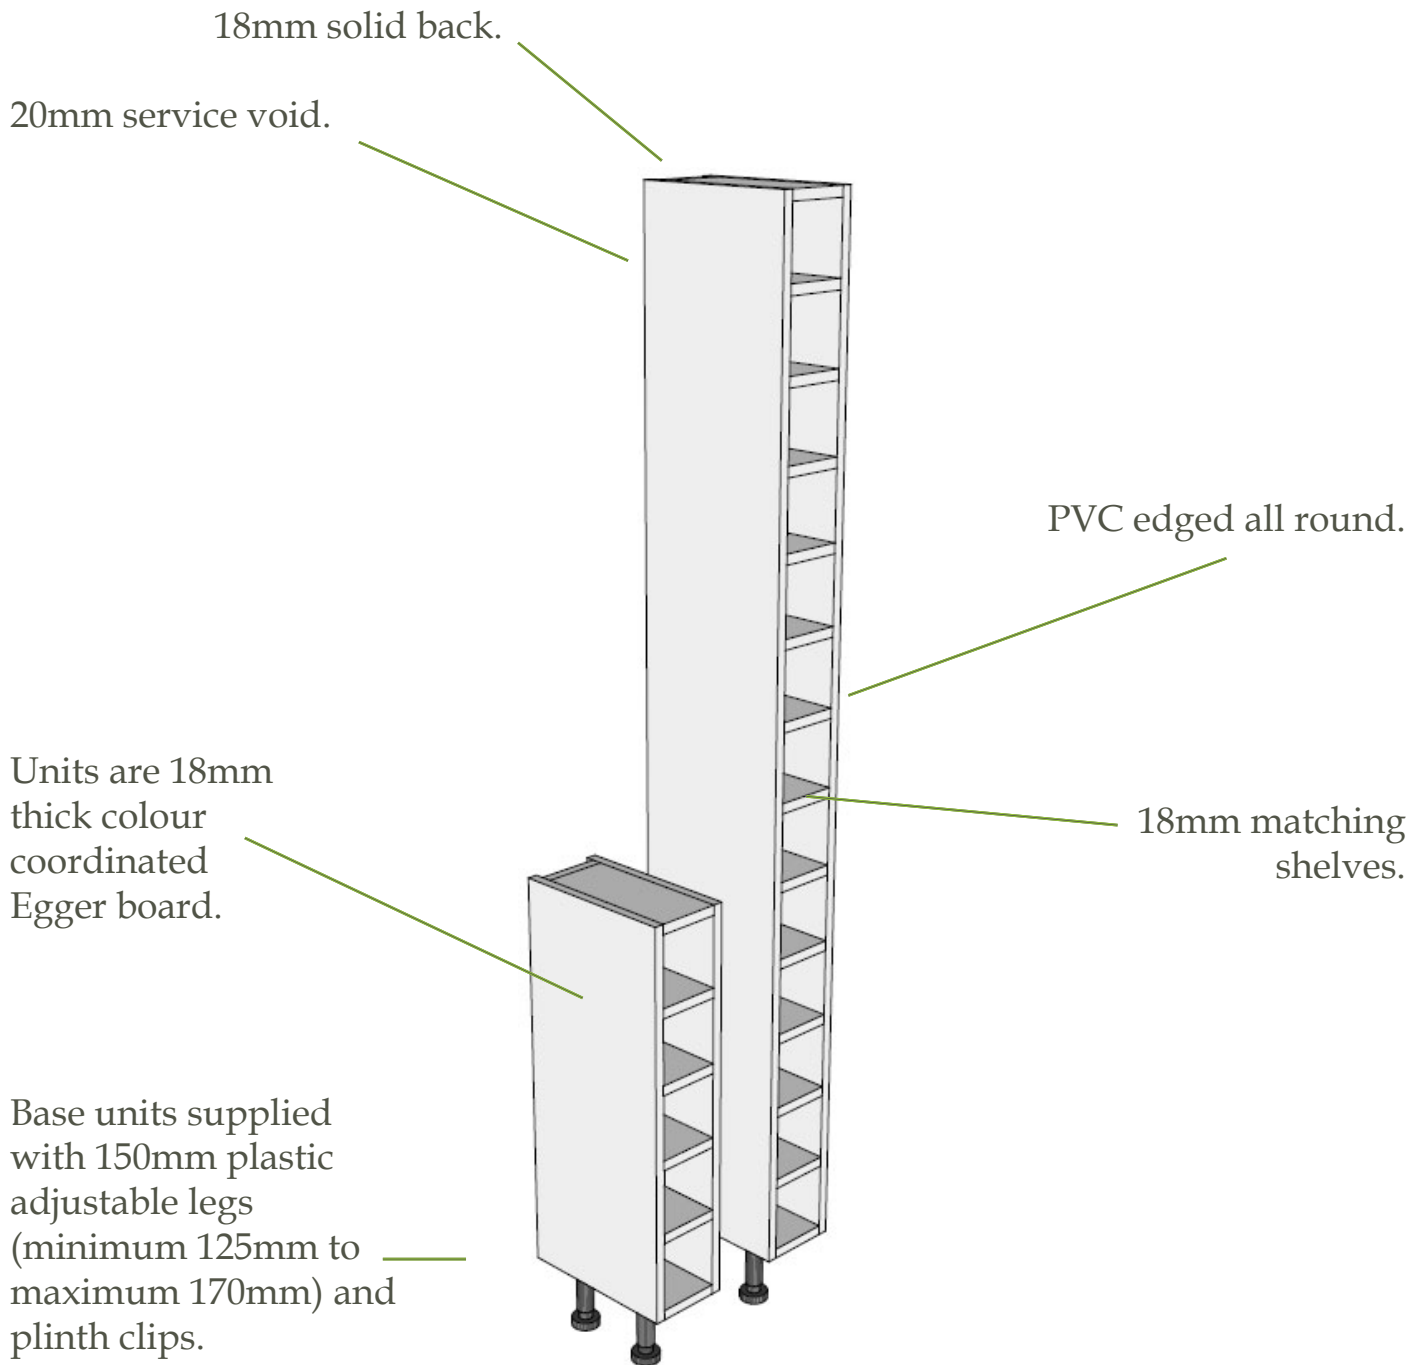

Rigid Kitchen Unit Carcass Specifications

Bottle Racks

Units are supplied pre-built for durability and easy installation, if you require a unit supplied flatpack please specify in the extra information box.