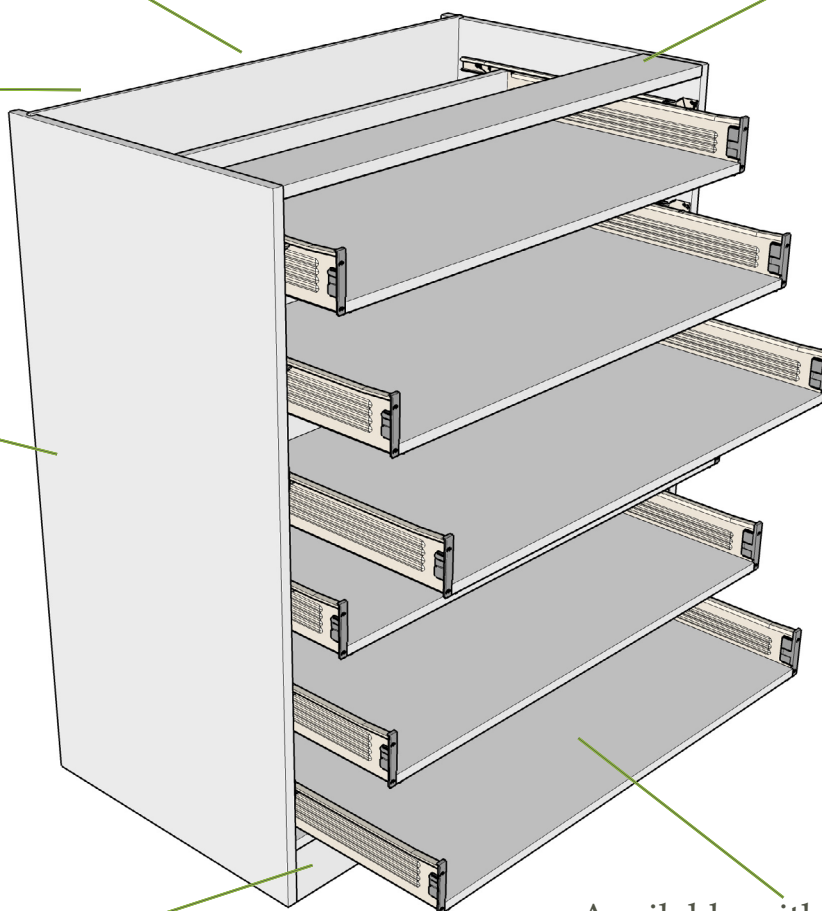

Bedroom Unit Carcass Specifications

Bedroom Tallboy Units Standard Height Drawer Units

20mm service void for scribing to wall. Option of Flush backed available.

Units are 18mm thick colour coordinated Egger board.

18mm solid back.

PVC edged all round.

Supplied with integral 100mm plinth, flush to facia.

Available with either standard Blum Metabox drawer boxes and runners or with Hettich soft close drawer boxes and runners.

Units are supplied pre-built for durability and easy installation.