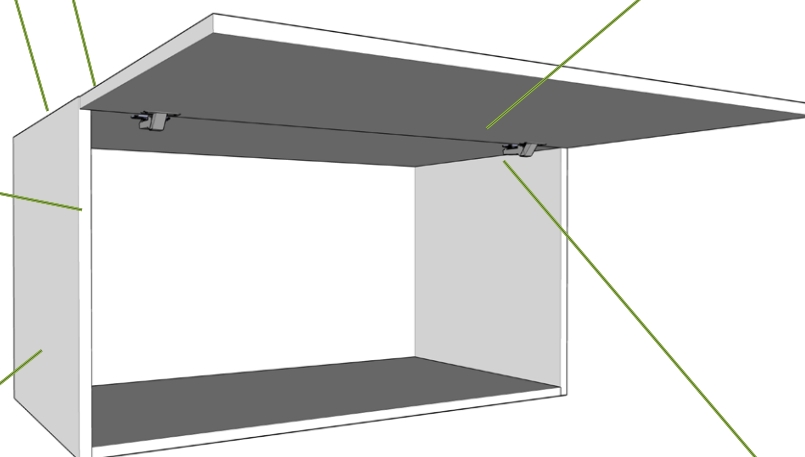

Bedroom Unit Carcass Specifications

Bedroom Bridging Units

20mm service void
for scribing to wall.

18mm solid back.

PVC edged
all round.

Units are 18mm thick
colour coordinated
Egger board.

Each unit can be supplied
with the appropriate Blum
clip on hinges or integral
soft close BLUM clip on
hinges. These can be added
in hinges and fittings
options.

Use door hinge drilling
options for door hanging.

Units are supplied pre-built for durability and easy installation.