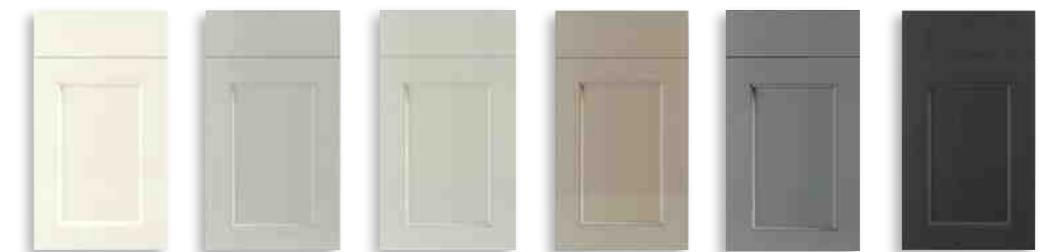

THORNBURY RANGE

Our Thornbury Range of painted timber doors take inspiration from enriched shaker living.

THORNBURY PORCELAIN PG 100, 101
THORNBURY EARL GREY PG 103
THORNBURY DOVE GREY PG 102
THORNBURY STONE PG 101
THORNBURY DUST GREY PG 102
THORNBURY GRAPHITE PG 103

HADLEY RANGE

Our Hadley Range of painted timber doors give an elegant and seamless finish to modern kitchen living.