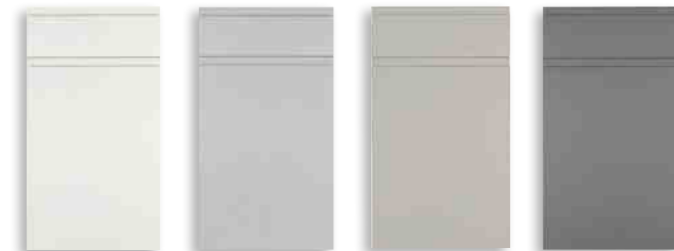

ROTHWELL RANGE

Clean panels that will create a sense of space and airiness. Individually or mixed, these supermatts are a stunning addition to any kitchen.

ROTHWELL SUPERMATT WHITE PG 80
ROTHWELL SUPERMATT LIGHT GREY PG 82
ROTHWELL SUPERMATT CASHMERE PG 81
ROTHWELL SUPERMATT DUST GREY PG 81

HARVARD RANGE

A contemporary Shaker style door with bevelled internal profile, which works perfectly in both classic and modern kitchens.