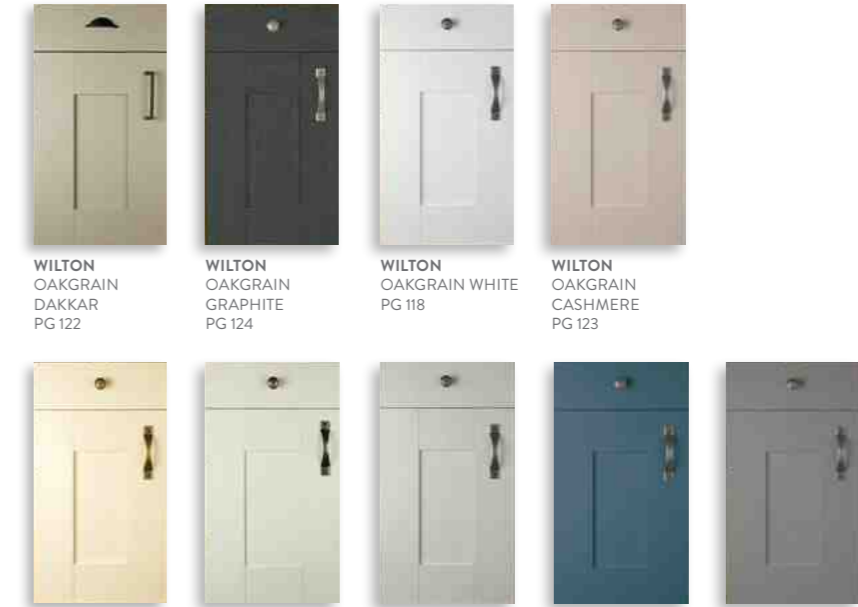

WILTON OAKGRAIN DAKKAR PG 122
WILTON OAKGRAIN GRAPHITE PG 124
WILTON OAKGRAIN WHITE PG 118
WILTON OAKGRAIN CASHMERE PG 123
WILTON OAKGRAIN CREAM PG 119
WILTON OAKGRAIN MUSSEL PG 120
WILTON OAKGRAIN GREY PG 121, 124, 125
WILTON OAKGRAIN AZURE BLUE PG 125
WILTON OAKGRAIN DUST GREY PG 123