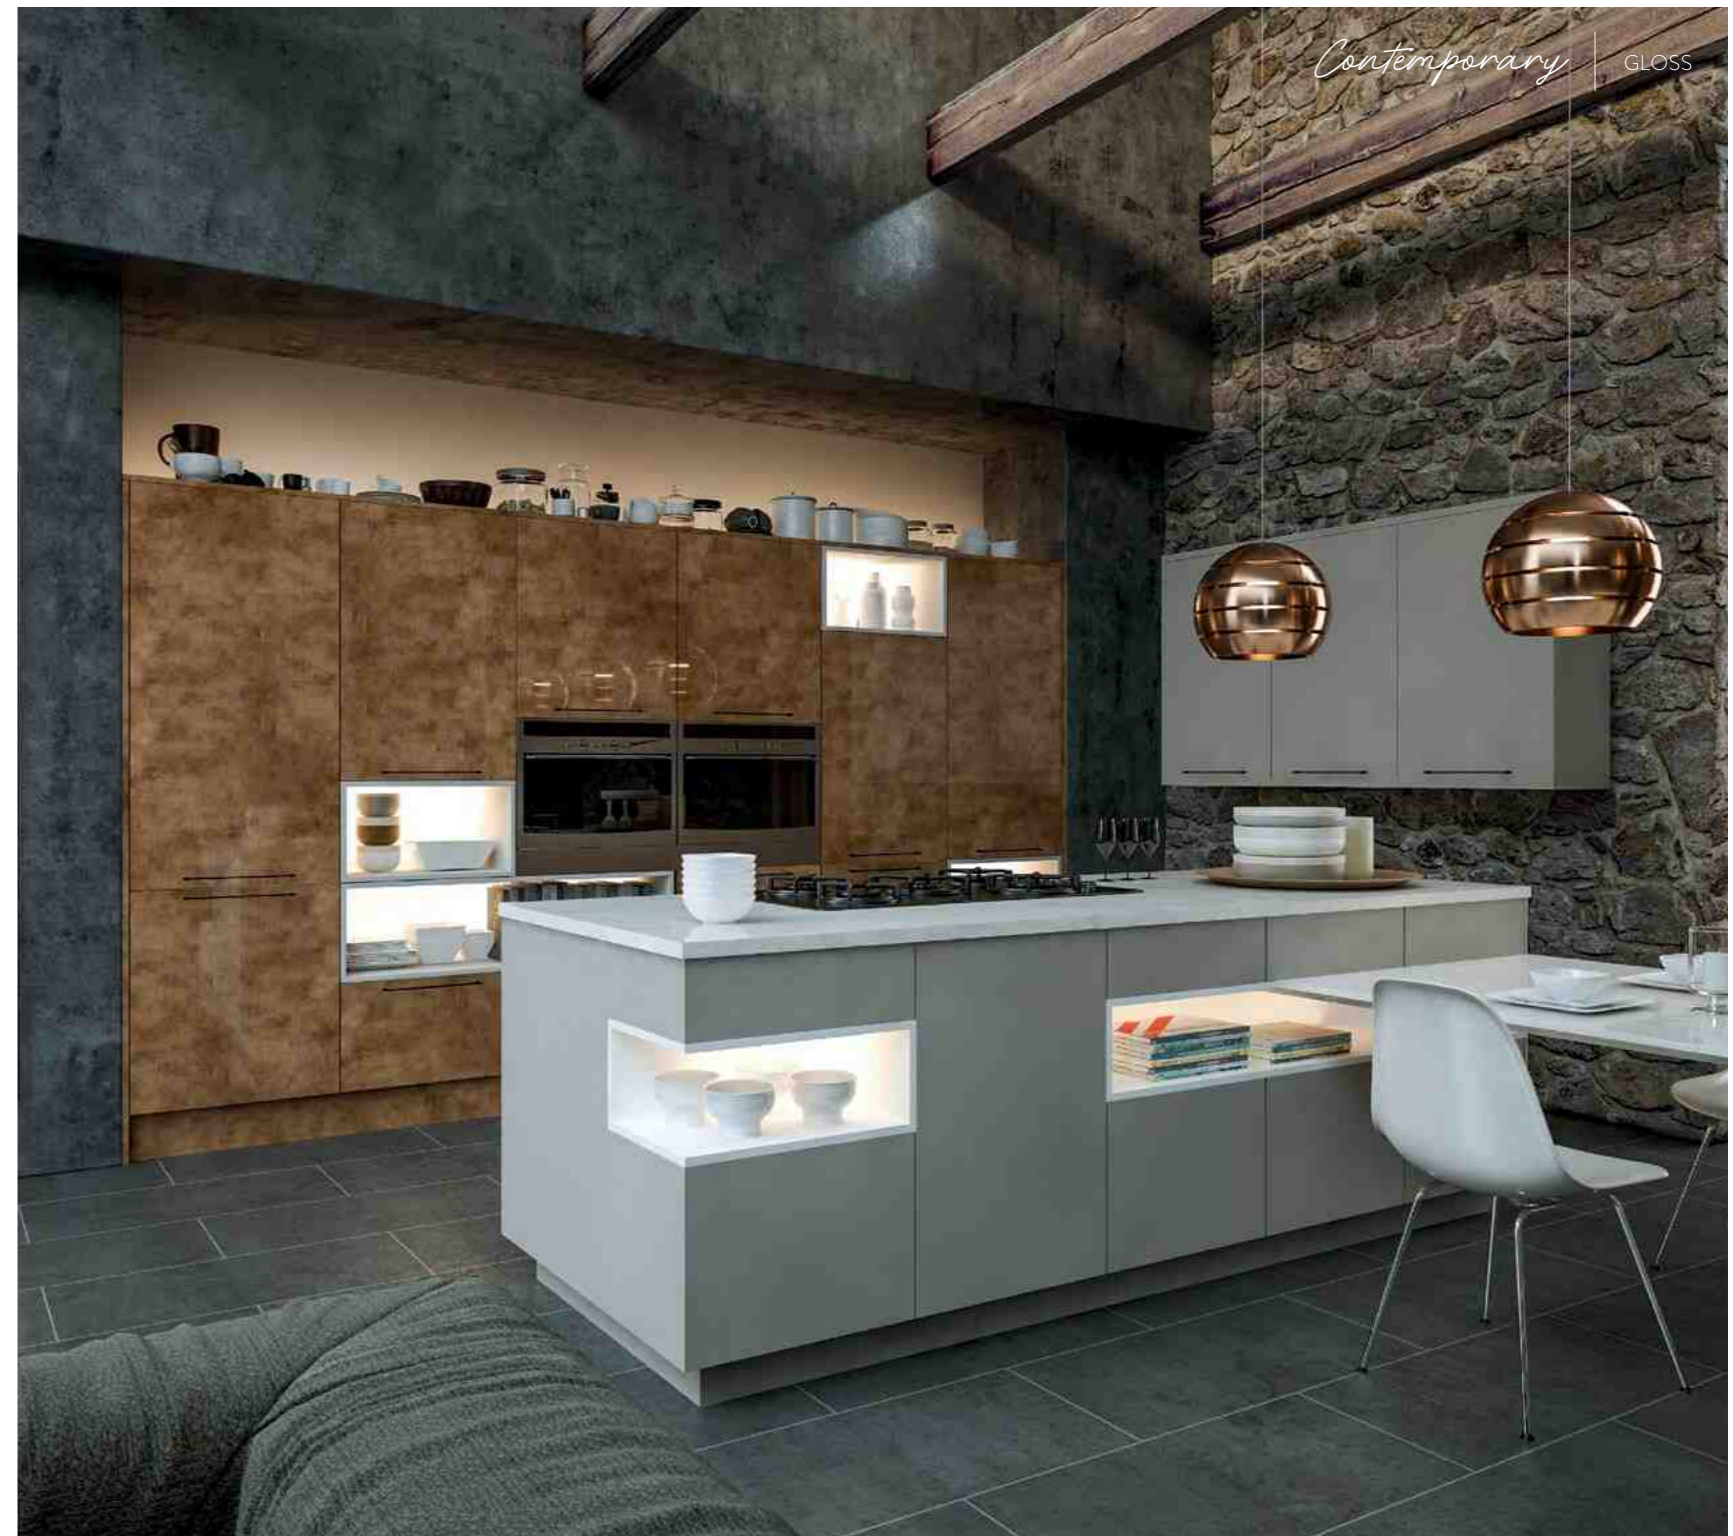

Contemporary | GLOSS