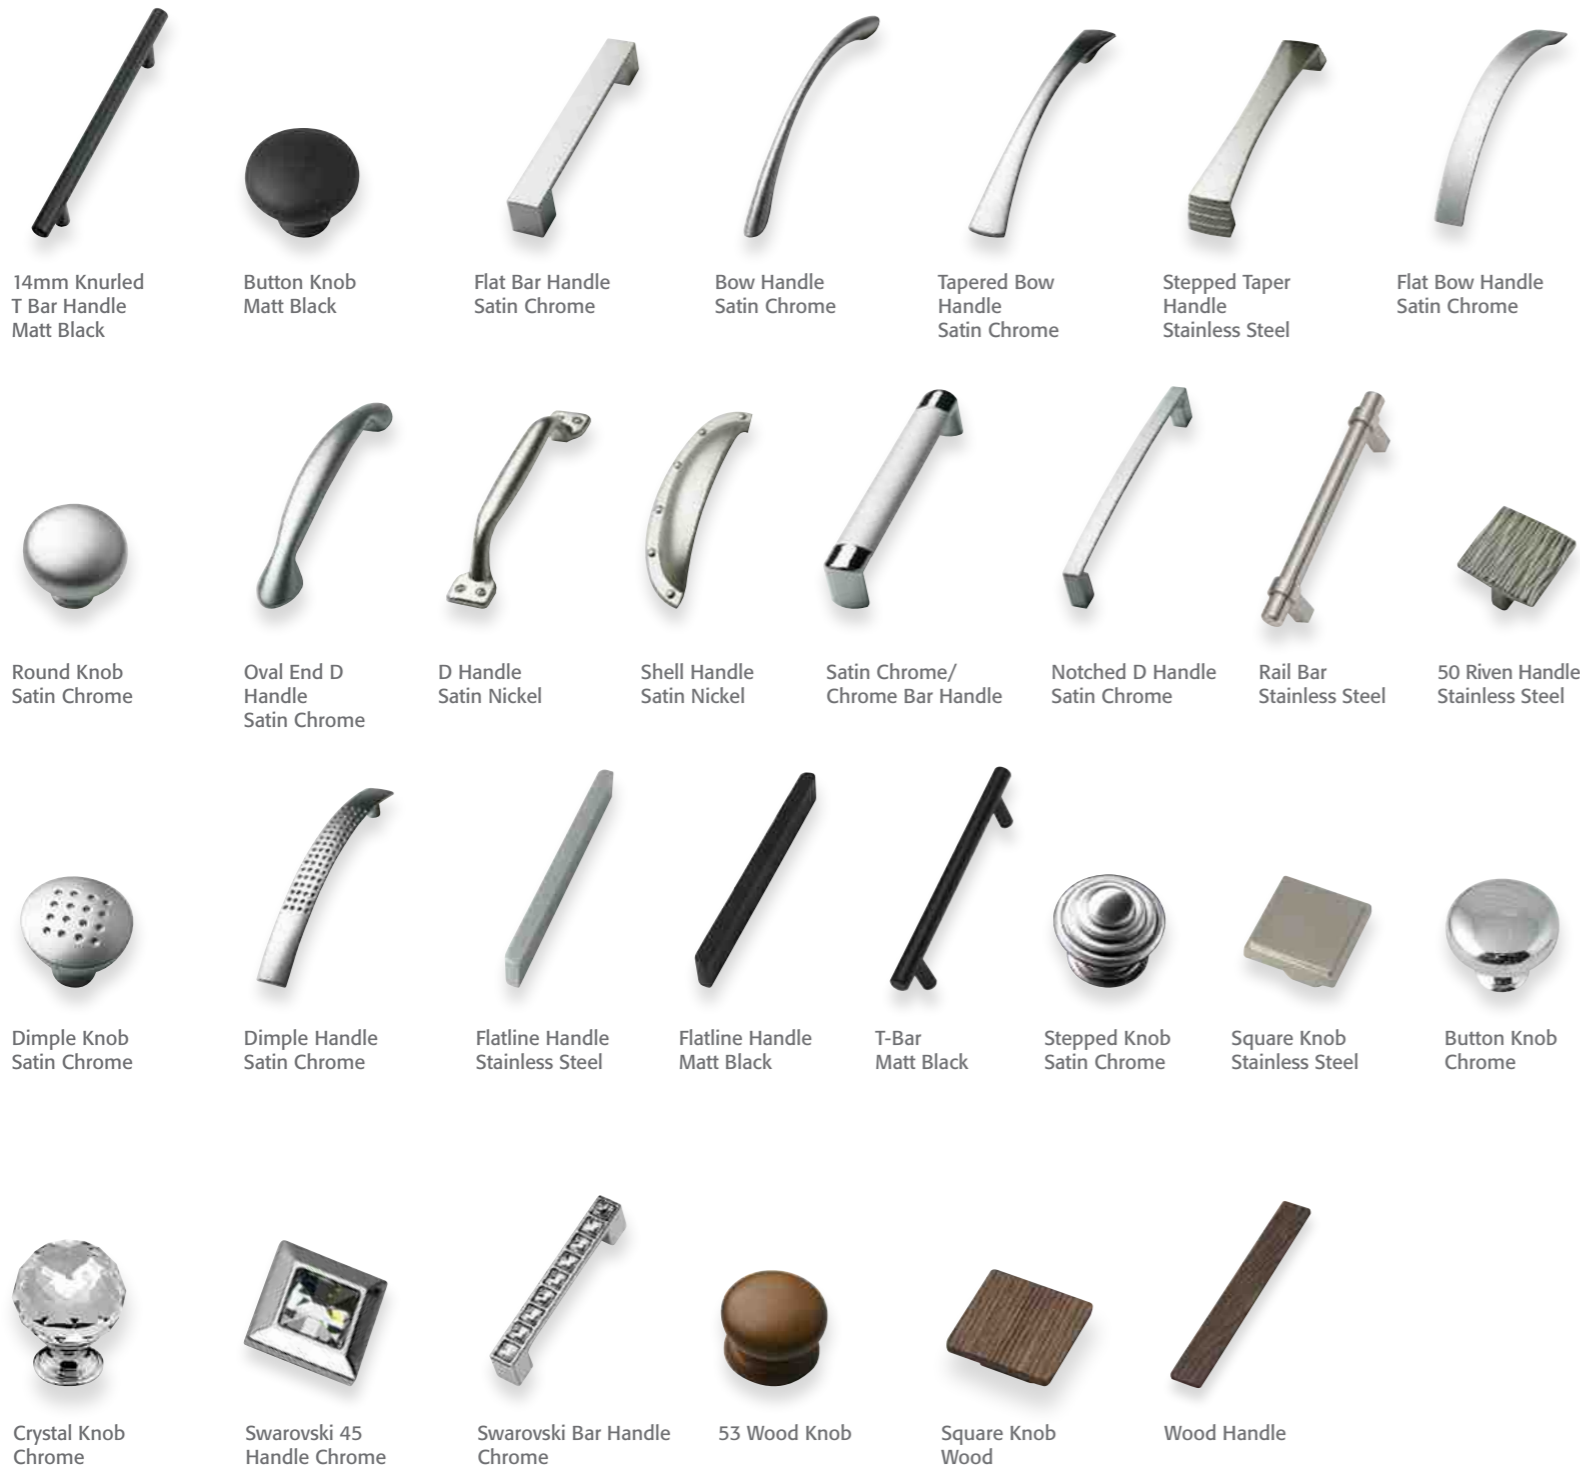

See page 40-41

T Bar Handles
Stainless Steel

14mm Bar Handles
Stainless Steel

Contemporary
D Handles
Satin Brass

Contemporary D
Handles
Brushed Nickel

Contemporary
D Handles
Matt Black

Chunky Bow Handles
Stainless Steel

Camden
Bar Handles
Satin Chrome

Camden
Bar Handles
Chrome

Deco Knob
Chrome

Deco Shell Handle
Chrome

Deco Bar Handles
Chrome

HANDLES

HANDLES

DRAWERS & STORAGE

- Quadro Silence Soft Close
- 30kg Load Capacity (per drawer)
- Strong and Robust
- Full Drawer Extension
- Flexible Internal Accessories

All drawers fully extendable to 470mm

Full range of cutlery/organiser trays with adjustable dividers