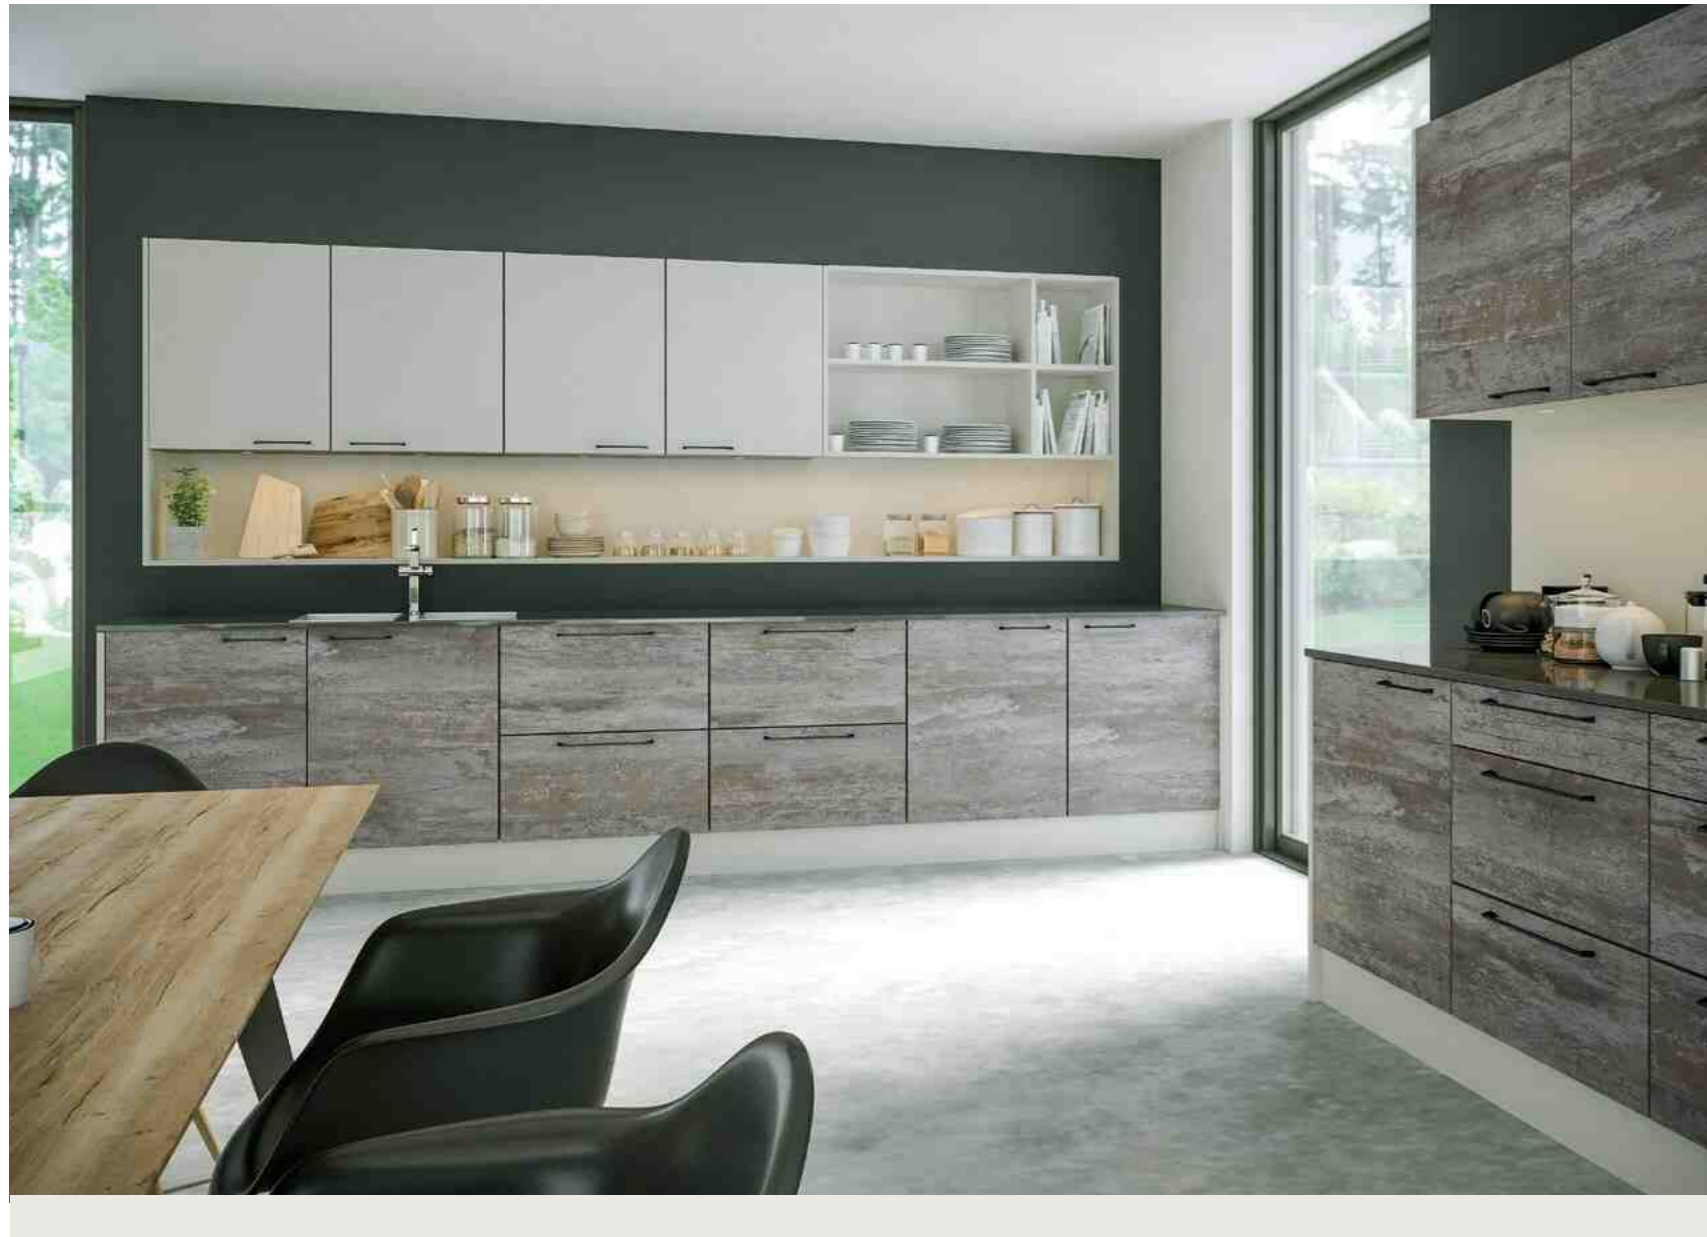

OUTSIDE IN

Bring outside vibes inside with this dramatic, contemporary take on the popular two-tone trend.

VALORE SMOOTH LIGHT GREY / VALORE DRIFTWOOD LIGHT GREY