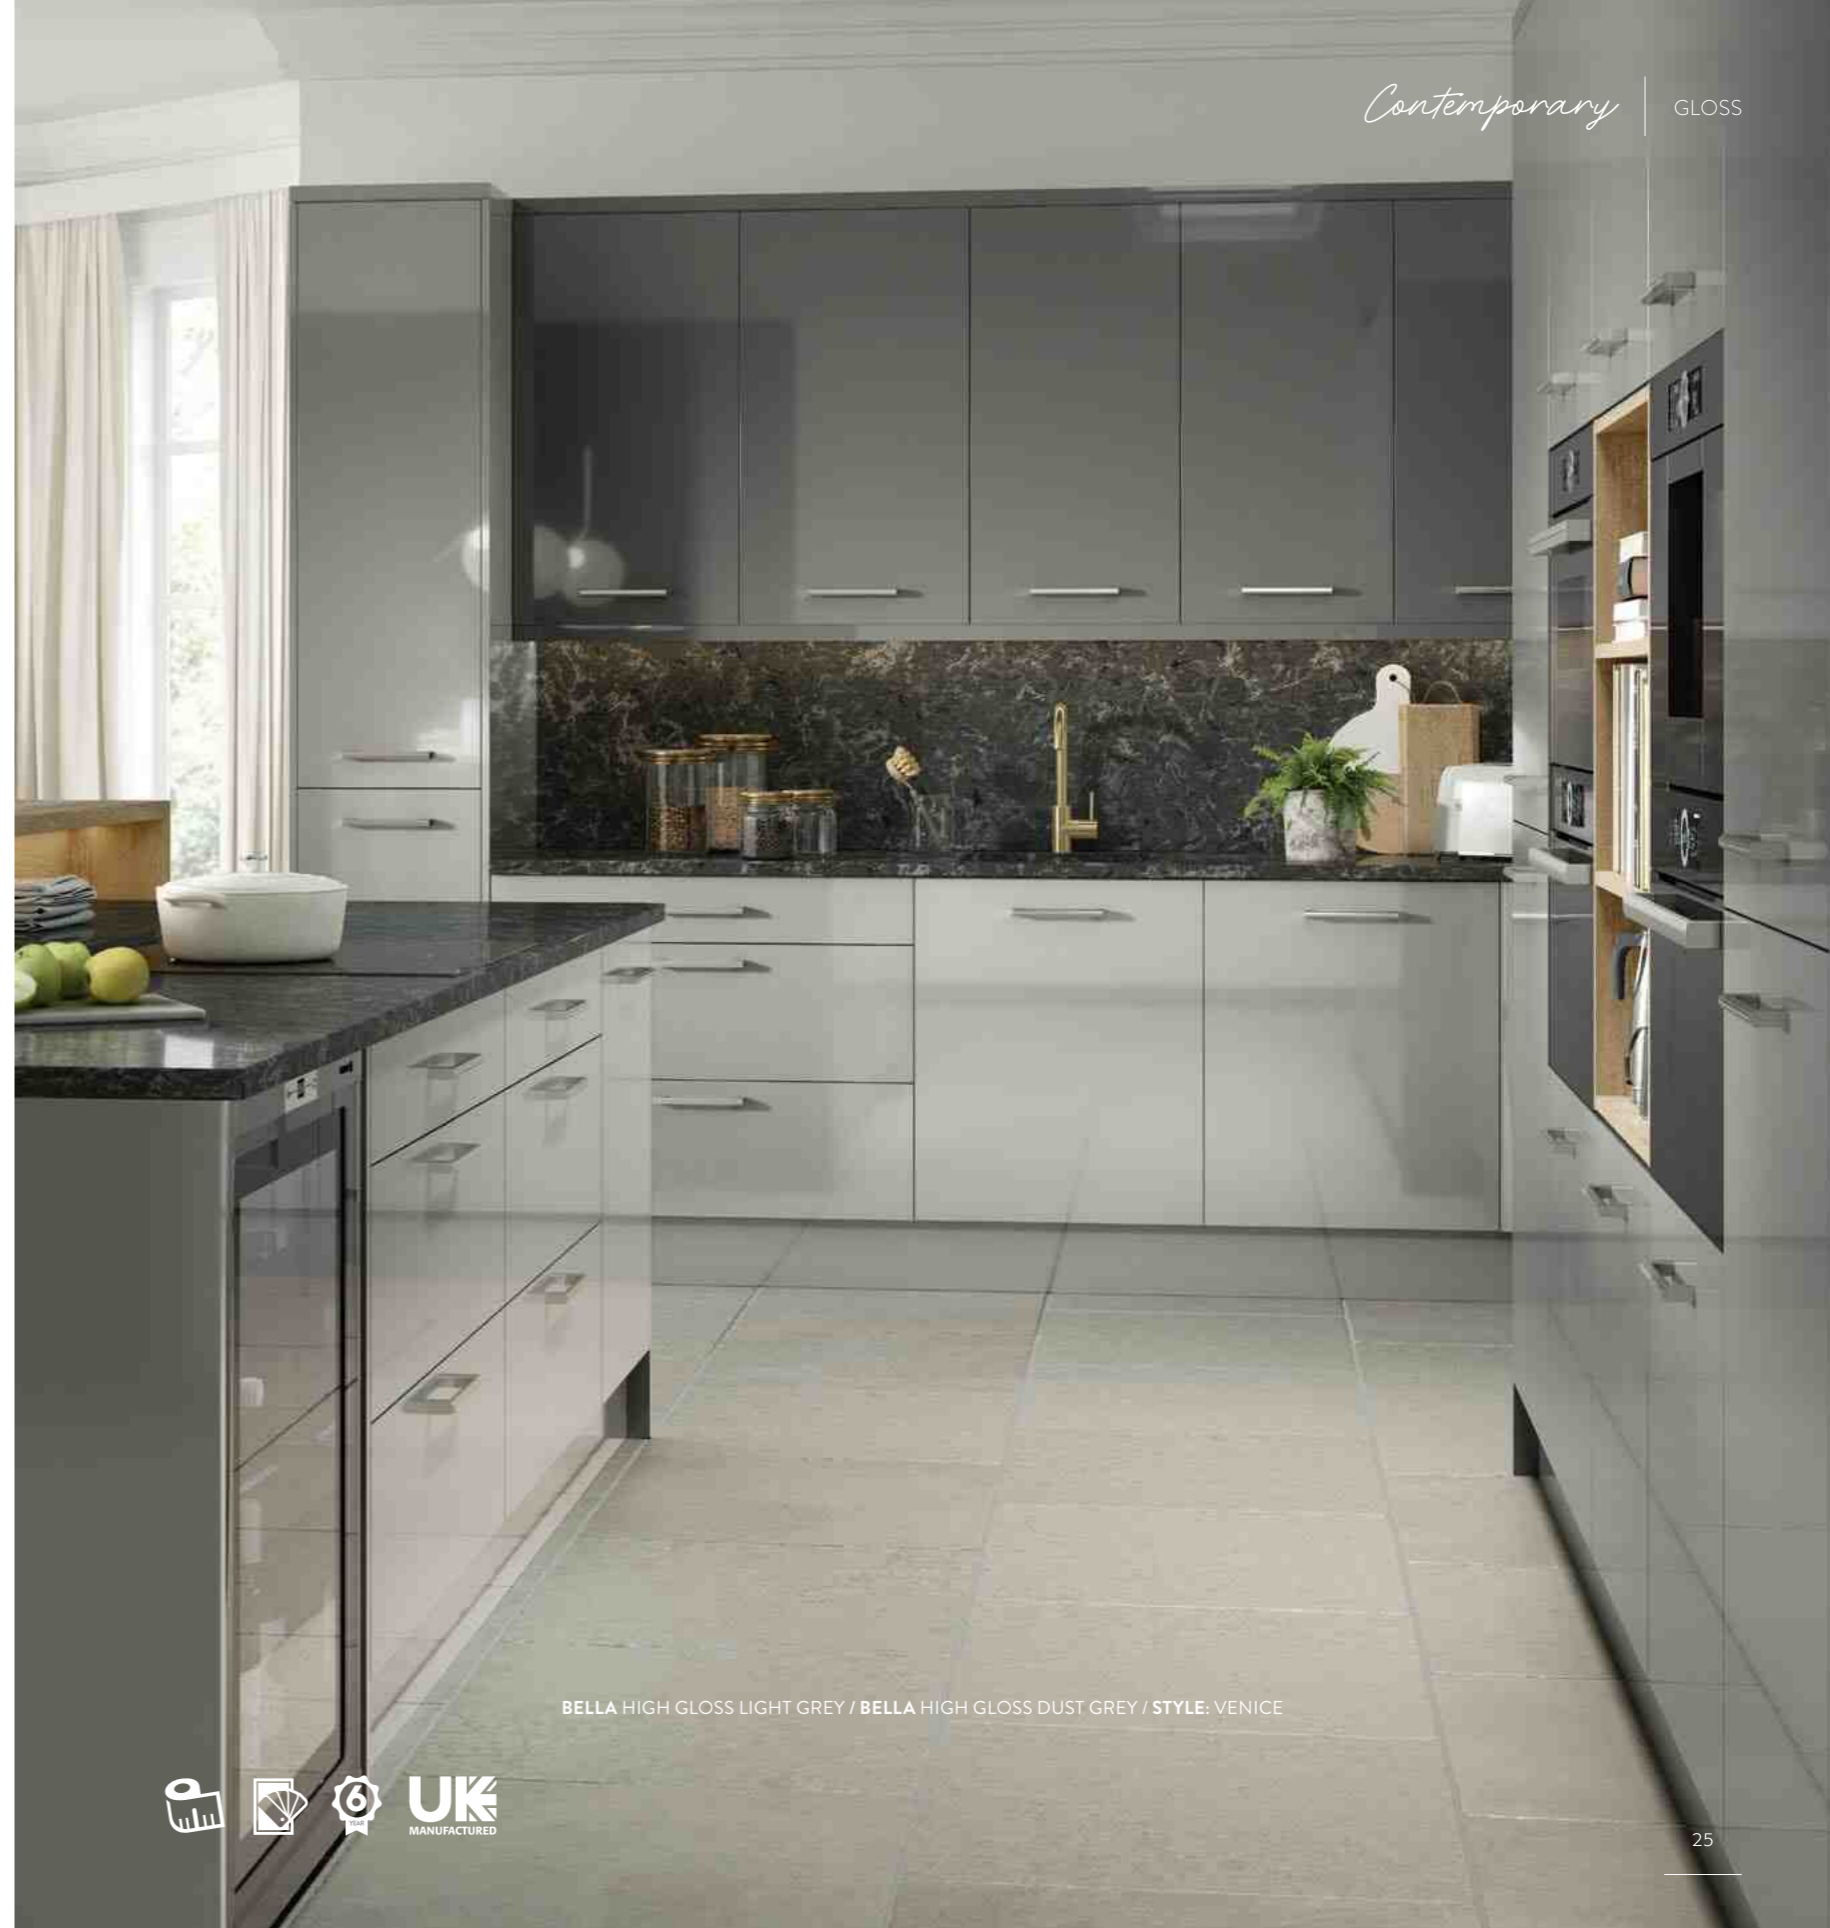

ZURFIZ ULTRAGLOSS COPPERLEAF / ZURFIZ SUPERMATT DUST GREY

Contemporary | GLOSS

BELLA HIGH GLOSS LIGHT GREY / BELLA HIGH GLOSS DUST GREY / STYLE: VENICE