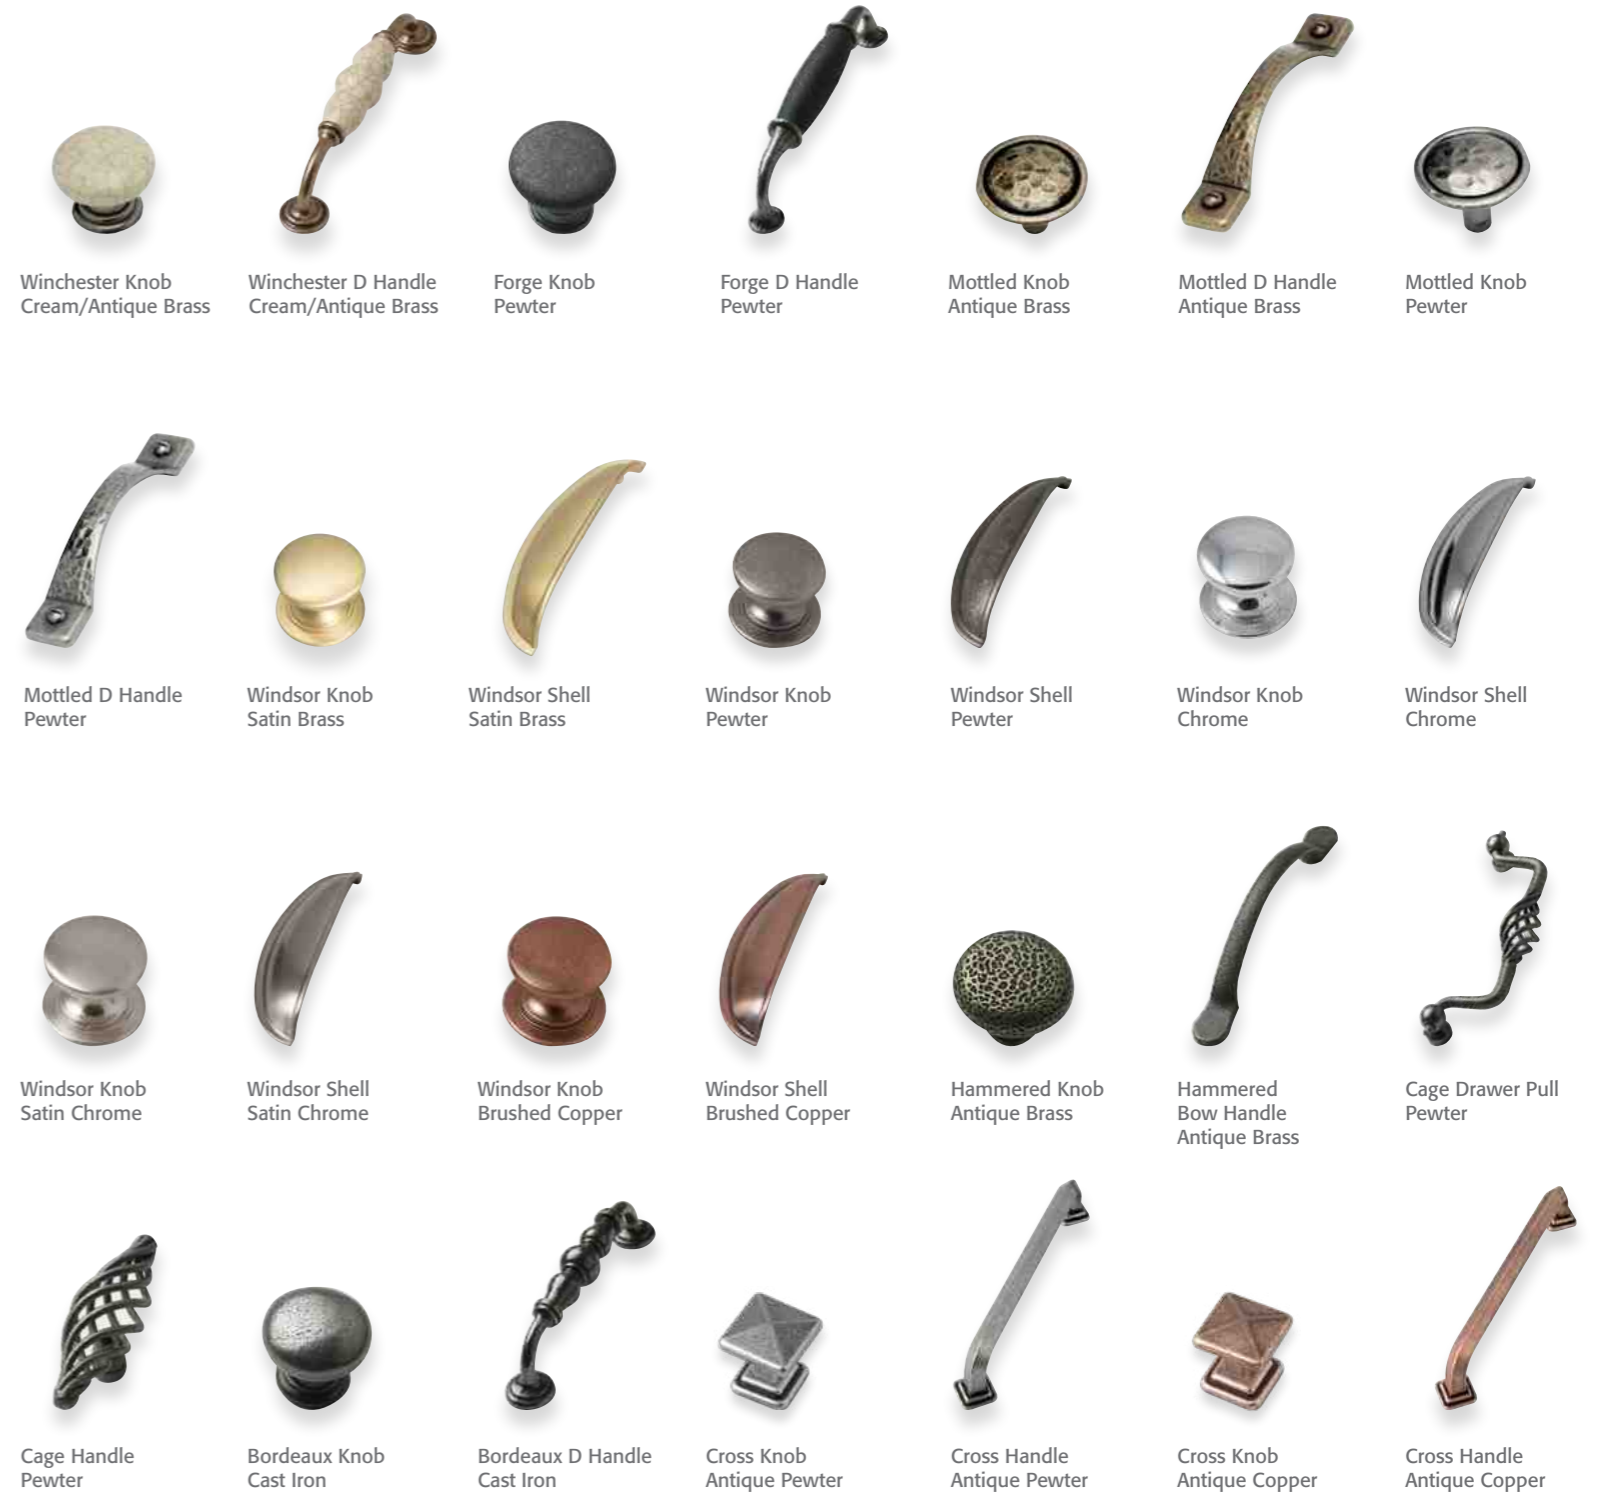

HANDLES

Inset Handles
Satin Chrome

Available in 6 sizes for Zurfiz, Bella - Venice and Valore Ranges. See page 37

Sloped Handles
Stainless Steel

Knurled T Bar Handles
Brushed Nickel

Inter Handles
Stainless Steel

Lazio Handles - White, Black,
Satin Chrome, Copper

See page 45

Slimline Handles
Brushed Copper

Slimline Handles
Stainless Steel

Bridge Handles
Satin Chrome

Scalloped D Handles
Matt Black
Brushed Nickel

Segreto Handles
Brushed Nickel
and Black

See page 40-41

T Bar Handles
Stainless Steel

14mm Bar Handles
Stainless Steel

Contemporary
D Handles
Satin Brass

Contemporary D
Handles
Brushed Nickel

Contemporary
D Handles
Matt Black

Chunky Bow Handles
Stainless Steel

Camden
Bar Handles
Satin Chrome

Camden
Bar Handles
Chrome

Deco Knob
Chrome

Deco Shell Handle
Chrome

Deco Bar Handles
Chrome

HANDLES

HANDLES

DRAWERS & STORAGE